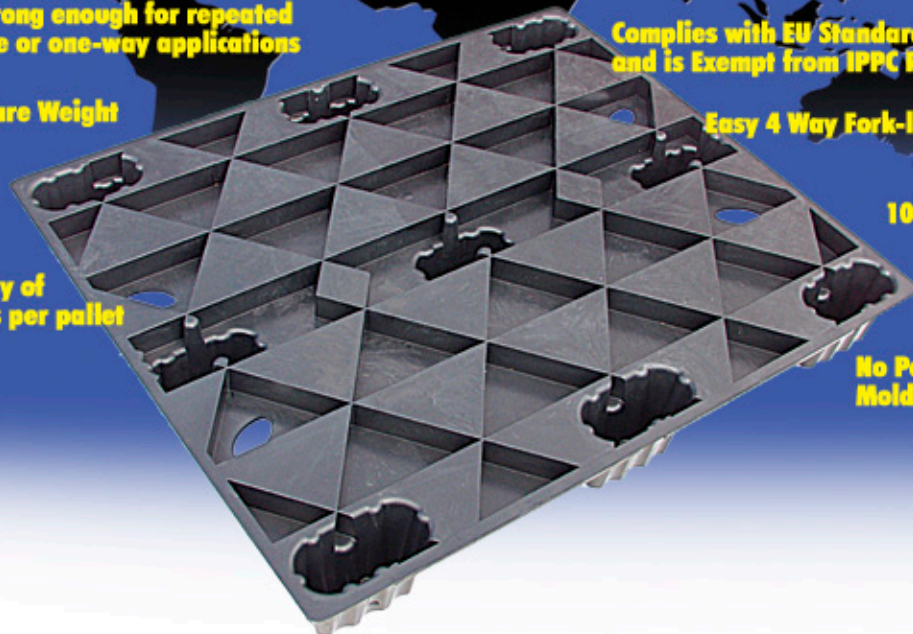

SHIP IT AND FORGET IT!

Introducing The New Solution EX Transport Pallet By The Fabri-Form Company

Strong enough for repeated use or one-way applications

Consistent Tare Weight

Load Capacity of 2000 pounds per pallet

Complies with EU Standards and is Exempt from IPPC Regulations

Easy 4 Way Fork-lift or Pallet Jack

100% Recyclable!

No Pest Infestation, Mold or Mildew

Compare The Solution EX To Any Other Pallet!