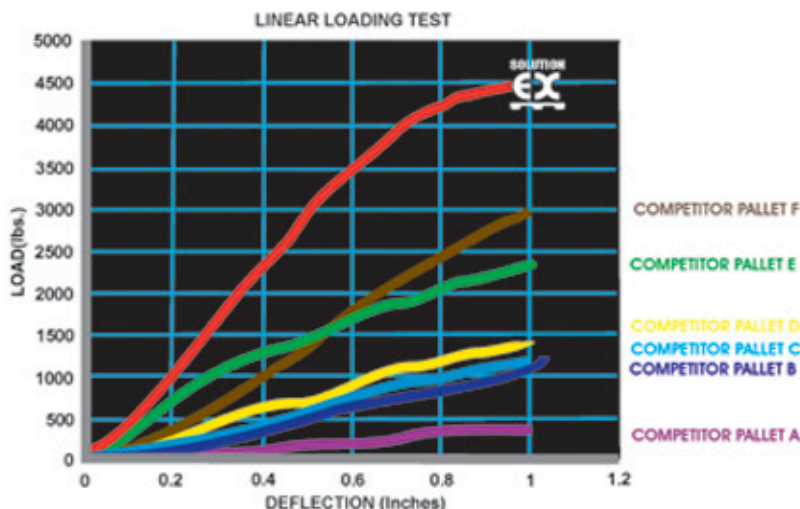

The FABRI-FORM® Co.

SOLUTION

EX

1-800-837-2574